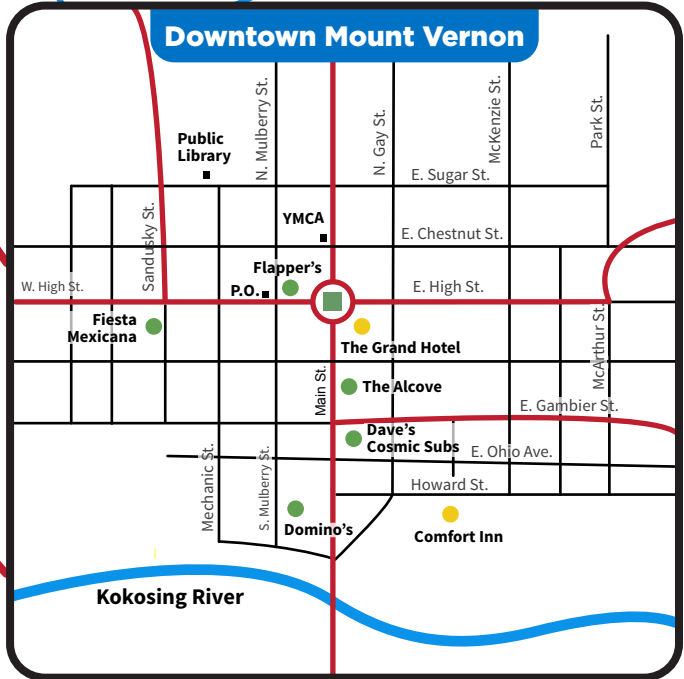

ARIEL CORPORATION

World Standard Compressors

35 Blackjack Road

Mount Vernon, OH 43050

www.arielcorp.com

Mount Vernon, Ohio

Ariel Facilities

- 1 World Headquarters**
35 Blackjack Rd.
- 2 Training Center**
1485 Industrial Dr.
- 3 Granville Road**
1075 Granville Rd.
- 4 Essup Park**
115 Mount Vernon Ave.
- 5 Commerce Drive**
100 Commerce Dr.
- 6 Distribution Center**
8405 Blackjack Rd.
- 7 Specialty Shop**
8585 Blackjack Rd.
- 8 Wellness Clinic**
8452 Blackjack Rd.

Directions from Columbus John Glenn Int'l Airport (CMH)

After exiting the airport, take I-670 to I-270-N; From I-270-N, take I-71-N
 From I-71-N, take exit 131 Sunbury/Delaware; turn right onto Rt. 37-E
 From 37-E, turn left onto Rt. 36-E/3-N