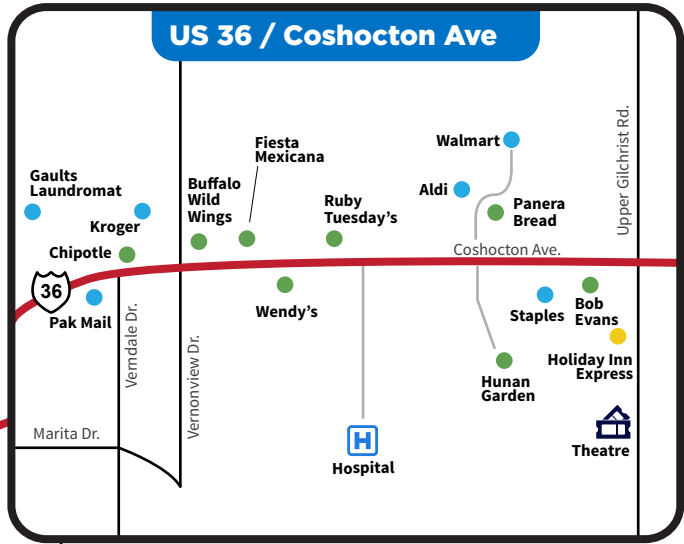

ARIEL CORPORATION

World Standard Compressors

35 Blackjack Road

Mount Vernon, OH 43050

www.arielcorp.com

Mount Vernon, Ohio

Ariel Facilities

- 1 World Headquarters**
35 Blackjack Rd.
- 2 Training Center**
1485 Industrial Dr.
- 3 Granville Road**
1075 Granville Rd.
- 4 Essup Park**
115 Mount Vernon Ave.
- 5 Commerce Drive**
100 Commerce Dr.
- 6 Distribution Center**
8405 Blackjack Rd.
- 7 Specialty Shop**
8585 Blackjack Rd.
- 8 Wellness Clinic**
8452 Blackjack Rd.

Directions from Columbus John Glenn Int'l Airport (CMH)

After exiting the airport, take I-670 to I-270-N; From I-270-N, take I-71-N
 From I-71-N, take exit 131 Sunbury/Delaware; turn right onto Rt. 37-E
 From 37-E, turn left onto Rt. 36-E/3-N