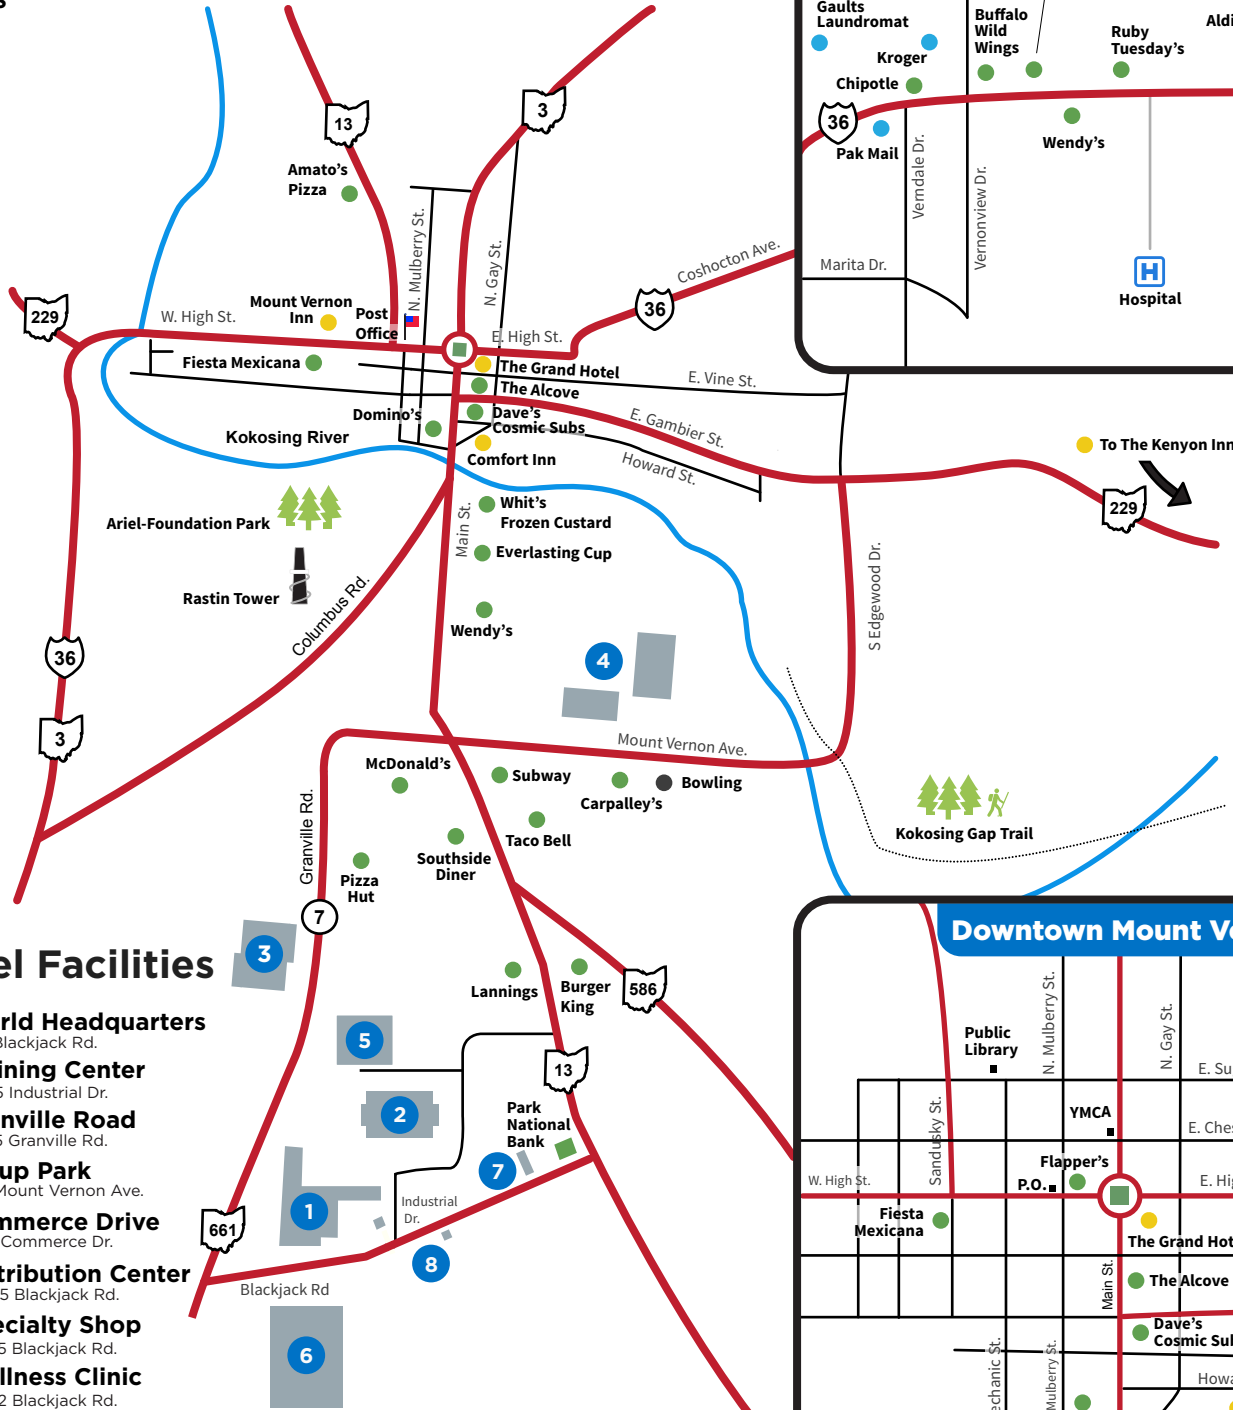

ARIEL CORPORATION

World Standard Compressors

35 Blackjack Road

Mount Vernon, OH 43050

www.arielcorp.com

Mount Vernon, Ohio

Ariel Facilities

- 1 World Headquarters**
35 Blackjack Rd.
- 2 Training Center**
1485 Industrial Dr.
- 3 Granville Road**
1075 Granville Rd.
- 4 Essup Park**
115 Mount Vernon Ave.
- 5 Commerce Drive**
100 Commerce Dr.
- 6 Distribution Center**
8405 Blackjack Rd.
- 7 Specialty Shop**
8585 Blackjack Rd.
- 8 Wellness Clinic**
8452 Blackjack Rd.

Directions from Columbus John Glenn Int'l Airport (CMH)

After exiting the airport, take I-670 to I-270-N; From I-270-N, take I-71-N
 From I-71-N, take exit 131 Sunbury/Delaware; turn right onto Rt. 37-E
 From 37-E, turn left onto Rt. 36-E/3-N