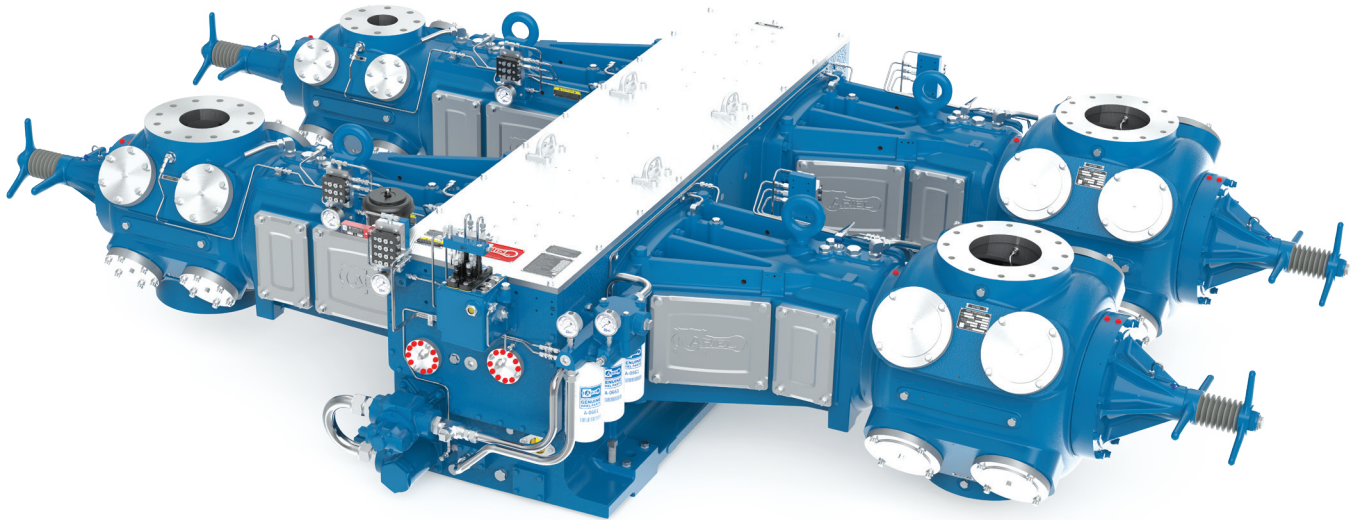

ARIEL CORPORATION

KBE

WORLD STANDARD
COMPRESSORS

	KBE	
Number of Throws	2	4
Rated Power (BHP)	1,300	2,600
Rated Power (kW)	969	1,939
Stroke (in)	5	
Stroke (mm)	127	
Maximum RPM	1,400	
Piston Speed (FPM)	1,125	
Piston Speed (m/s)	5.72	
Total Rod Load (lbs)	74,000	
Total Rod Load (N)	329,168	
Rod Load Tension (lbs)	37,000	
Rod Load Tension (N)	164,584	
Rod Load Compression (lbs)	40,000	
Rod Load Compression (N)	177,929	
Rod Diameter (in)	2.0	
Rod Diameter (mm)	51	
Crankshaft Centerline, from bottom (in)	17	
Crankshaft Centerline, from bottom (mm)	432	