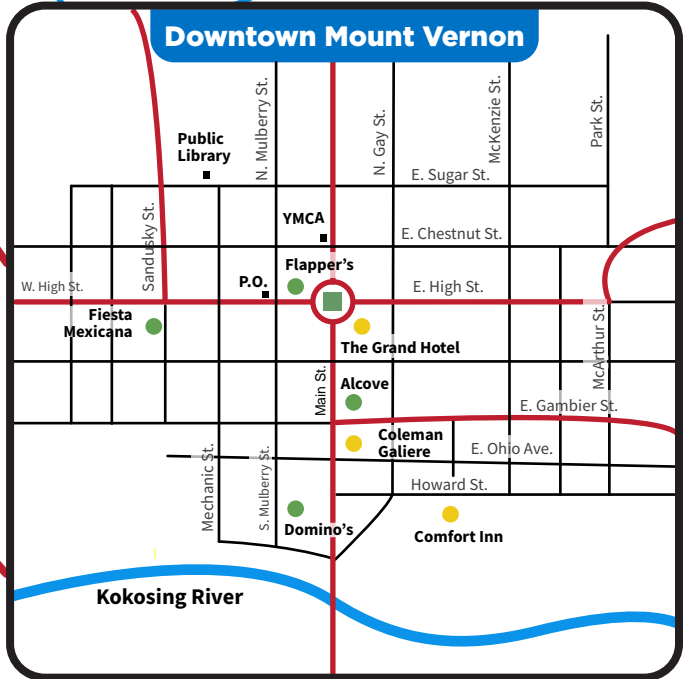

ARIEL CORPORATION

World Standard Compressors

35 Blackjack Road

Mount Vernon, OH 43050

www.arielcorp.com

Mount Vernon, Ohio

Ariel Facilities

- 1 World Headquarters**
35 Blackjack Rd.
- 2 Training Center**
1485 Industrial Dr.
- 3 Granville Road**
1075 Granville Rd.
- 4 Essup Park**
115 Mount Vernon Ave.
- 5 Commerce Drive**
100 Commerce Dr.
- 6 Distribution Center**
8405 Blackjack Rd.
- 7 Specialty Shop**
8585 Blackjack Rd.
- 8 Wellness Clinic**
8452 Blackjack Rd.

Directions from Columbus John Glenn Int'l Airport (CMH)

After exiting the airport, take I-670 to I-270-N; From I-270-N, take I-71-N
From I-71-N, take exit 131 Sunbury/Delaware; turn right onto Rt. 37-E
From 37-E, turn left onto Rt. 36-E/3-N