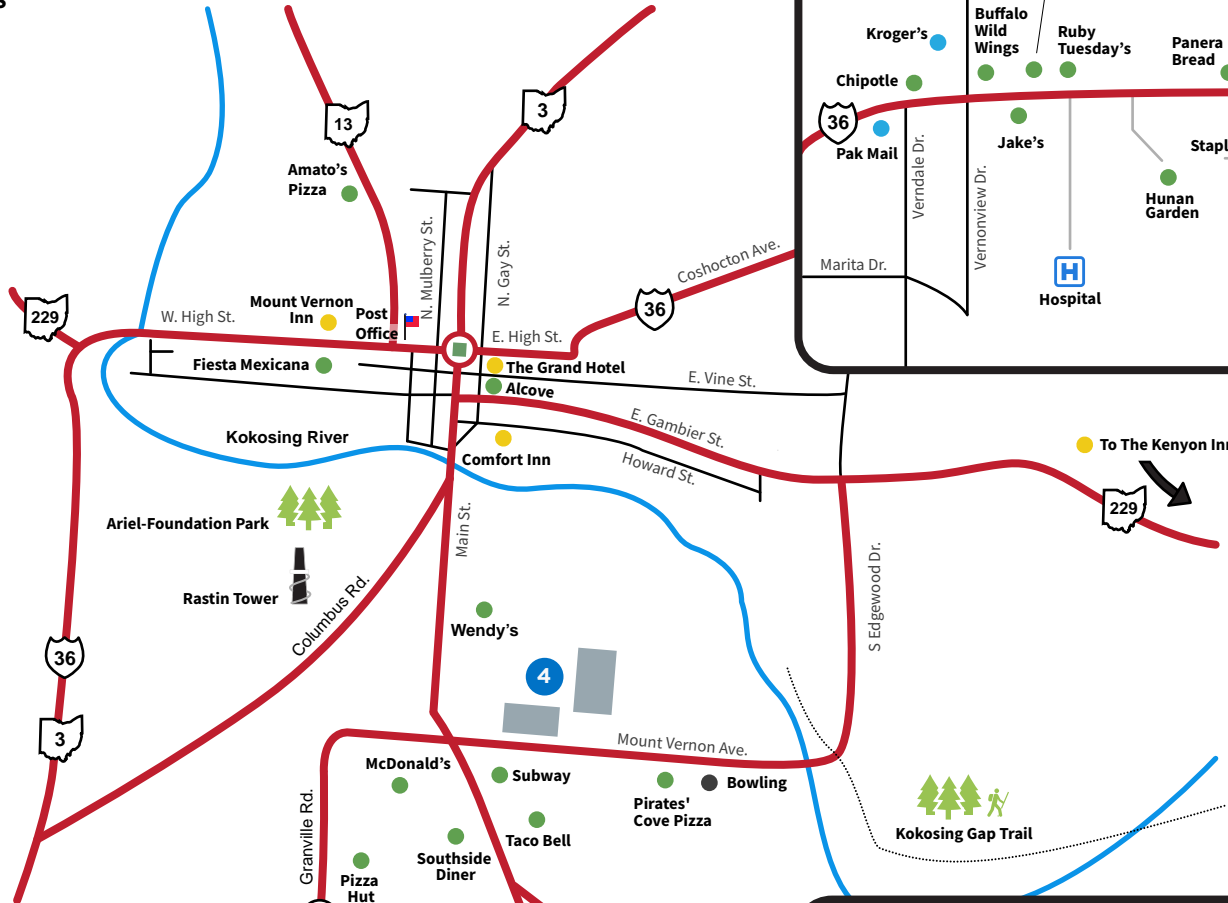

ARIEL CORPORATION

World Standard Compressors

35 Blackjack Road

Mount Vernon, OH 43050

www.arielcorp.com

Mount Vernon, Ohio

Ariel Facilities

- 1 World Headquarters**
35 Blackjack Rd.
- 2 Training Center**
1485 Industrial Dr.
- 3 Granville Road**
1075 Granville Rd.
- 4 Essup Park**
115 Mount Vernon Ave.
- 5 Commerce Drive**
100 Commerce Dr.
- 6 Distribution Center**
8405 Blackjack Rd.
- 7 Specialty Shop**
8585 Blackjack Rd.
- 8 Wellness Clinic**
8452 Blackjack Rd.

Directions from Columbus John Glenn Int'l Airport (CMH)

After exiting the airport, take I-670 to I-270-N; From I-270-N, take I-71-N
From I-71-N, take exit 131 Sunbury/Delaware; turn right onto Rt. 37-E
From 37-E, turn left onto Rt. 36-E/3-N