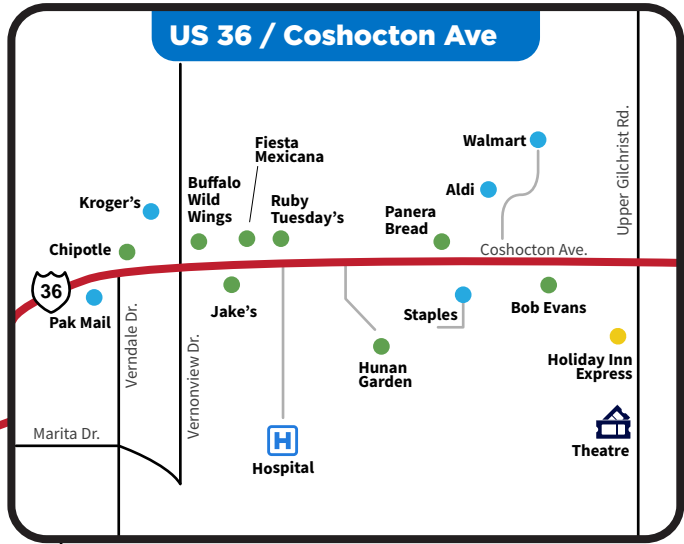

ARIEL CORPORATION

World Standard Compressors

35 Blackjack Road

Mount Vernon, OH 43050

www.arielcorp.com

Mount Vernon, Ohio

Ariel Facilities

- 1 World Headquarters**
35 Blackjack Rd.
- 2 Training Center**
1485 Industrial Dr.
- 3 Granville Road**
1075 Granville Rd.
- 4 Essup Park**
115 Mount Vernon Ave.
- 5 Commerce Drive**
100 Commerce Dr.
- 6 Distribution Center**
8405 Blackjack Rd.
- 7 Specialty Shop**
8585 Blackjack Rd.
- 8 Wellness Clinic**
8452 Blackjack Rd.

Directions from Columbus John Glenn Int'l Airport (CMH)

After exiting the airport, take I-670 to I-270-N; From I-270-N, take I-71-N
From I-71-N, take exit 131 Sunbury/Delaware; turn right onto Rt. 37-E
From 37-E, turn left onto Rt. 36-E/3-N